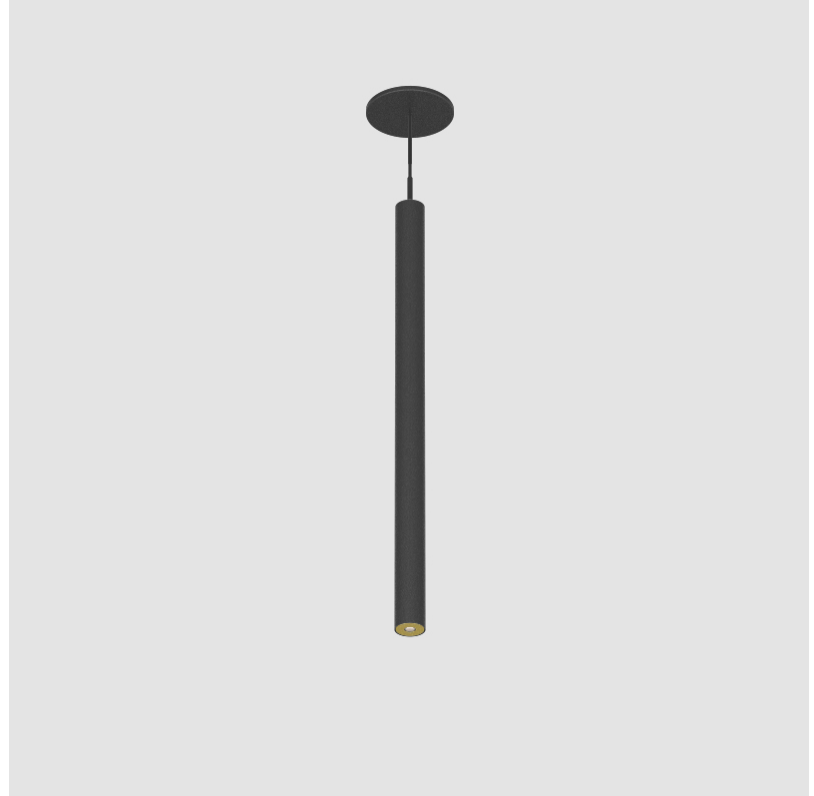

ELECTRICAL

Lamp Type: LED (Zhaga Standard)
Input Wattage (W): 6.4
Total Output Wattage (W): 6
Dimming: Tri-Mode (Non-Dimming and Phase Dimming (120Vac only) and 0-10V Dimming)
Driver Included: Yes
Driver Location: External
Driver Type: Constant Current - Universal
Driver Class: Class 2
Housing: ENCP3 w/Quick Connect
Input Voltage (V): 120 - 277
Constant Current (MA): 500

LED

Number of LEDs: 1
Color Temperature (°K): 2700 / 3000 / 3500 / 4000
Max. Delivered Lumen (lm): Max 381 / 404 / 426 / 438
Nominal Lumen (lm): 460 / 487 / 514 / 528
CRI: >90 CRI
Lamp Life (hrs): 50000

OPTICAL

Reflector°: 20 / 26 / 56

RATINGS AND CERTIFICATIONS

Certified By: CSA Certified to UL and CSA Standards

IP20 © 2024, T 1800-388-3382, F 416-247-9319, www.zaneen.com

Available for International specifications by adding 'INT' at the end of the existing Model #. For assistance on 'custom' specifications, contact zteam@zaneen.com. In a constant effort to supply the best product, we reserve the right to change specifications or materials without notice. The most recent specification sheets are found at zaneen.com