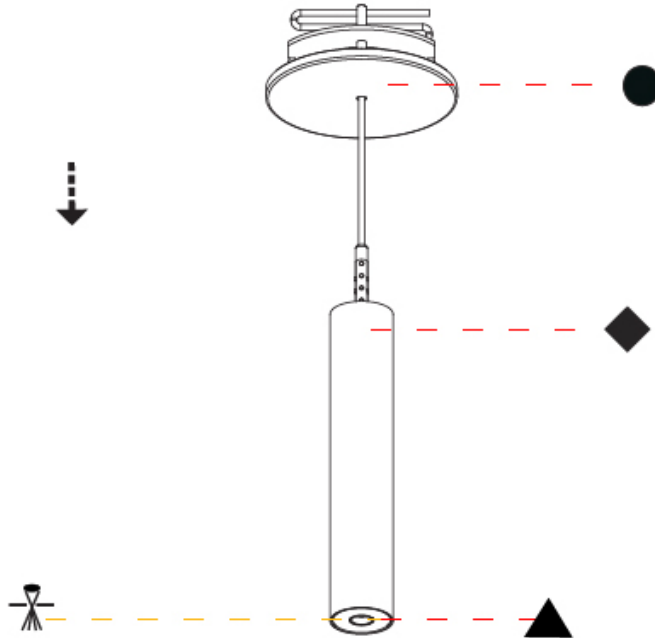

Shape: Cylinder
 Diameter (mm): 28
 Diameter (in): 1 1/8
 Height (mm): 150
 Height (in): 5 7/8
 Max. Overall Height (mm): 2150
 Max. Overall Height (in): 84 3/8
 Min. Recessing Depth (mm): 75
 Min. Recessing Depth (in): 2 15/16
 Light Distribution: Downlight
 Weight (kg): 0.274
 Weight (lbs): 0.60
 Fixture Finish: SSR / BKV / CWI / CRY / HAB / UFT / ITA / RUA / FTG / MYG / LOD / PUS / FRO / FUP / KIA / POP / BLS / SPG / MEY / GOH / GUM / CHC / COM / ABZ / JAG / OBR / MOS / ROR
 Fixture Material: Aluminum
 Cable Details: 2000mm or 4000mm Black Cable
 Cut-out Measurements: 68mm / 2 11/16"

SPECIFIER

QUANTITY

DATE

A

HANGOVER PLUG MONOPOINT RECESSED CANOPY SUSPENSION

A30840-

base number Color Finishes Finishes Finishes Lens Cable
 Temperature (Diamond) (Triangle) (Circle) Options Options

- To build a product code in our configurator select the specify button on the base model # product page
- To build a manual product code on this datasheet choose from the options listed below in blue font and add the suffix to the base model #

Shape: Cylinder
 Diameter (mm): 28
 Diameter (in): 1 1/8
 Height (mm): 300
 Height (in): 11 13/16
 Max. Overall Height (mm): 2300
 Max. Overall Height (in): 90 3/16
 Min. Recessing Depth (mm): 75
 Min. Recessing Depth (in): 2 15/16
 Light Distribution: Downlight
 Weight (kg): 0.389
 Weight (lbs): 0.856
 Fixture Finish: SSR / BKV / CWI / CRY / HAB / UFT / ITA / RUA / FTG / MYG / LOD / PUS / FRO / FUP / KIA / POP / BLS / SPG / MEY / GOH / GUM / CHC / COM / ABZ / JAG / OBR / MOS / ROR
 Fixture Material: Aluminum
 Cable Details: 2000mm or 4000mm Black Cable
 Cut-out Measurements: 68mm / 2 11/16"